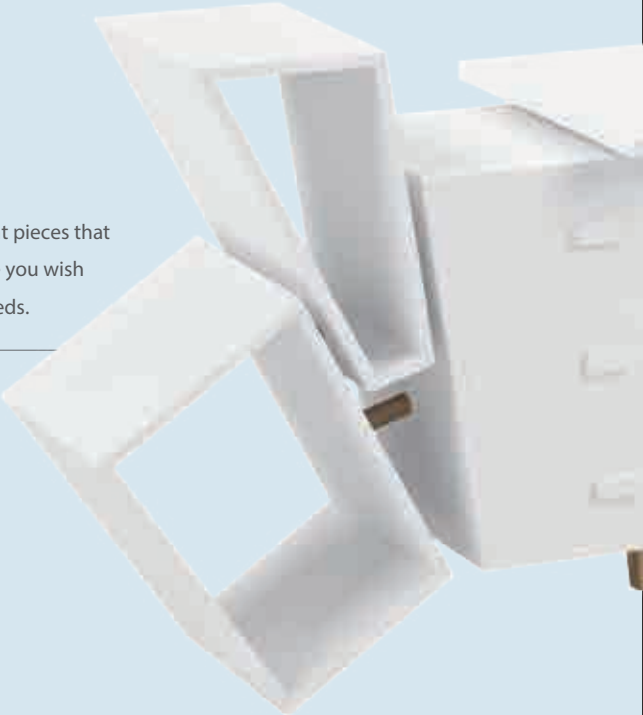

得獎記錄

2011 籐製燈具 Nuo Lighting 獲意大利米蘭設計獎
A' DESIGN AWARD & COMPETITION 銀獎

It is a dynamic desk with variable length. The storage solutions that the Kenn Desk has to offer are specifically designed in order to cover every need as well as to gain the extra feature of variable length and position of drawers and cupboards. Kenn Desk features different pieces that can be re arranged any time you wish and depending on your needs.

KENN DESK

Kenn Desk features a cabinet, a drawer unit, documents shelf and everything a modern desk needs.

Kenn Desk features different pieces that can be re arranged any time you wish and depending on your needs.

Lipa squar green & Lipa round black

Lipa 圓形邊桌採取了一個簡潔而直覺式的工法，桌面與桌腳一體成型，並非由兩塊鐵片焊接而成。製作方式以雷射切割方式切下外緣輪廓，透過與鋼鐵工廠師傅不斷的測試與打樣，成功將鐵片彎曲成九十度。宛如雕塑品一般，Lipa 可隨心所欲調整擺放的方向，砂質的觸感與簡約低調，外觀不見任何焊接的痕跡，傳遞極簡工藝的設計美感。

LIPA